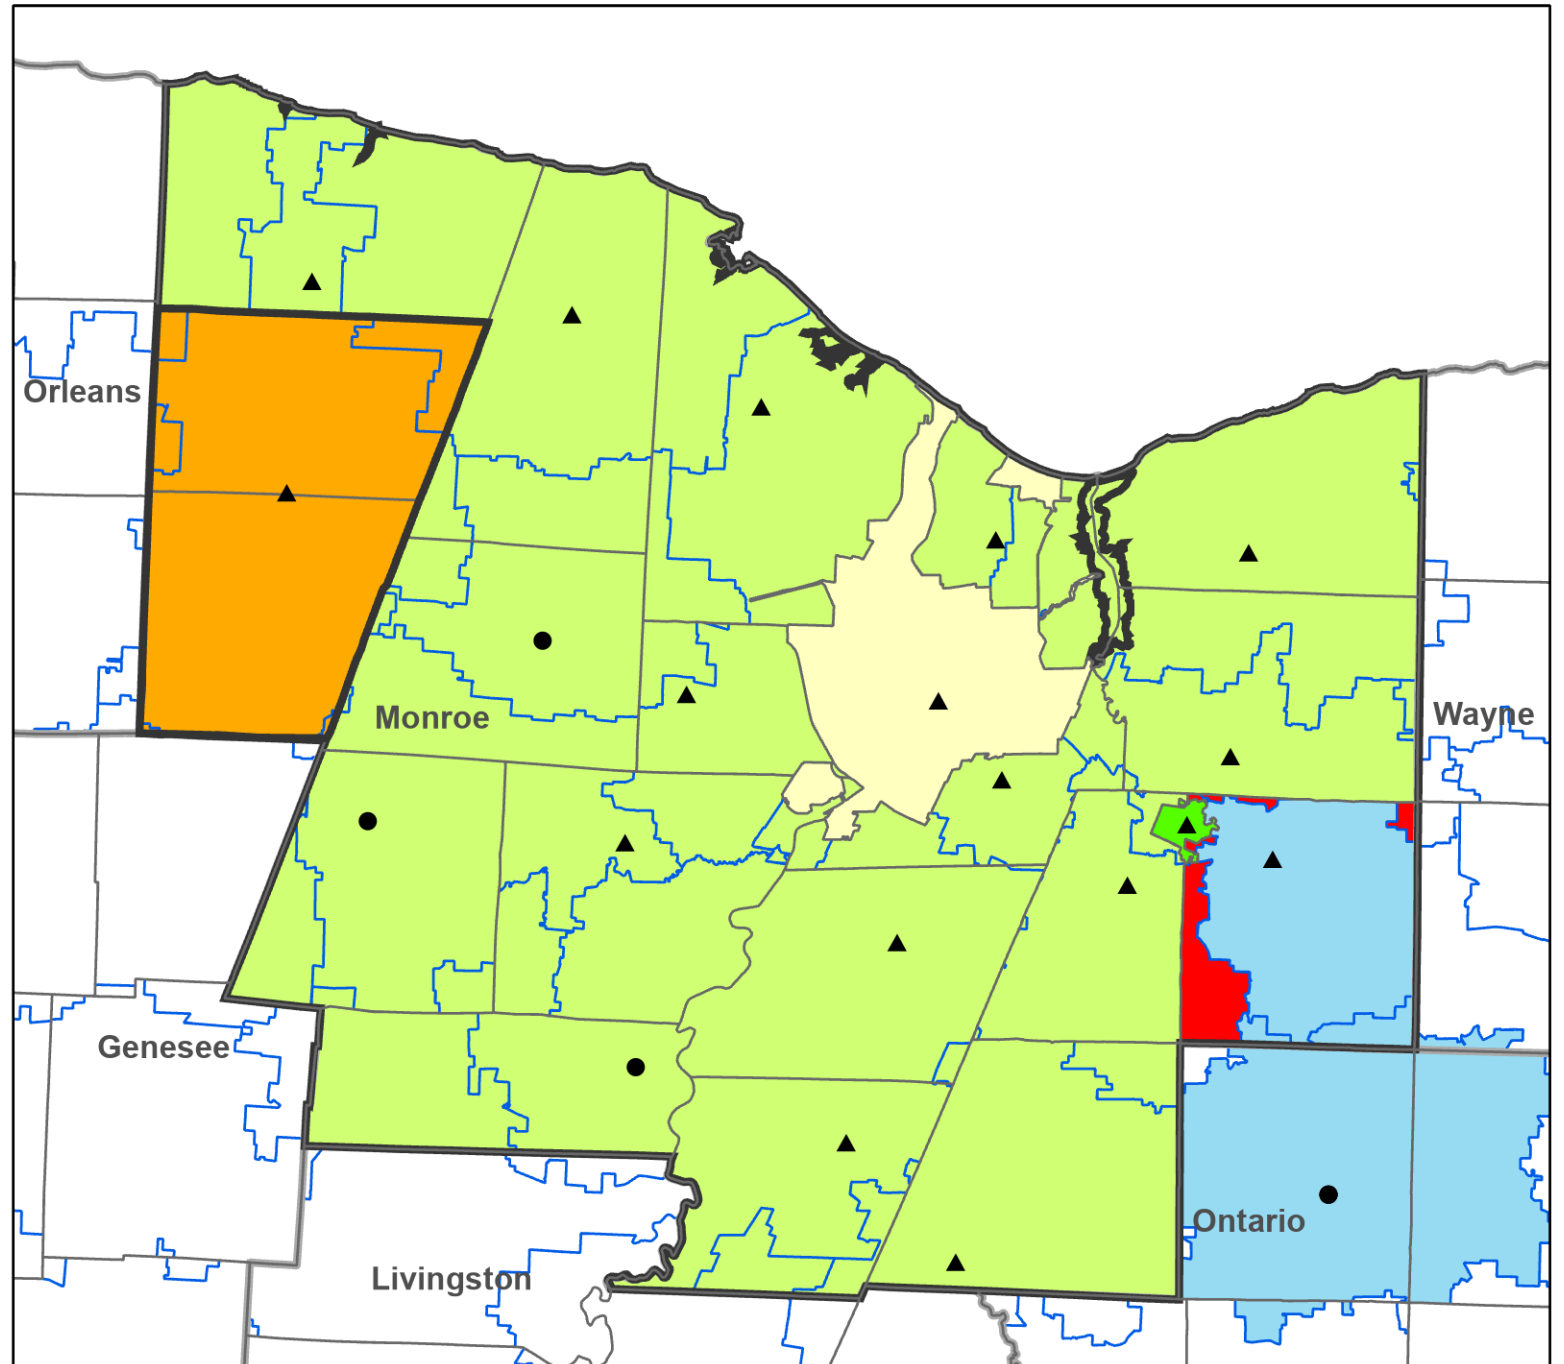

Monroe Library System

Legend

- Association
- ▲ Public
- ▭ Library System Boundaries
- Village / CDP Service Area
- City Service Area
- "Other" Service Area
- School District Service Area
- Special District
- Town Service Area
- County Service Area
- Unserved by Chartered Library

Notes:

NYS Library 7/31/06
Revised 05/30/21
Series 5

For information on types
of libraries see
[http://www.nysl.nysed.gov/
libdev/libs/pltypes.htm](http://www.nysl.nysed.gov/libdev/libs/pltypes.htm)

Data Sources:
U.S. Census Bureau
NYS ORPS
NYS Education Department