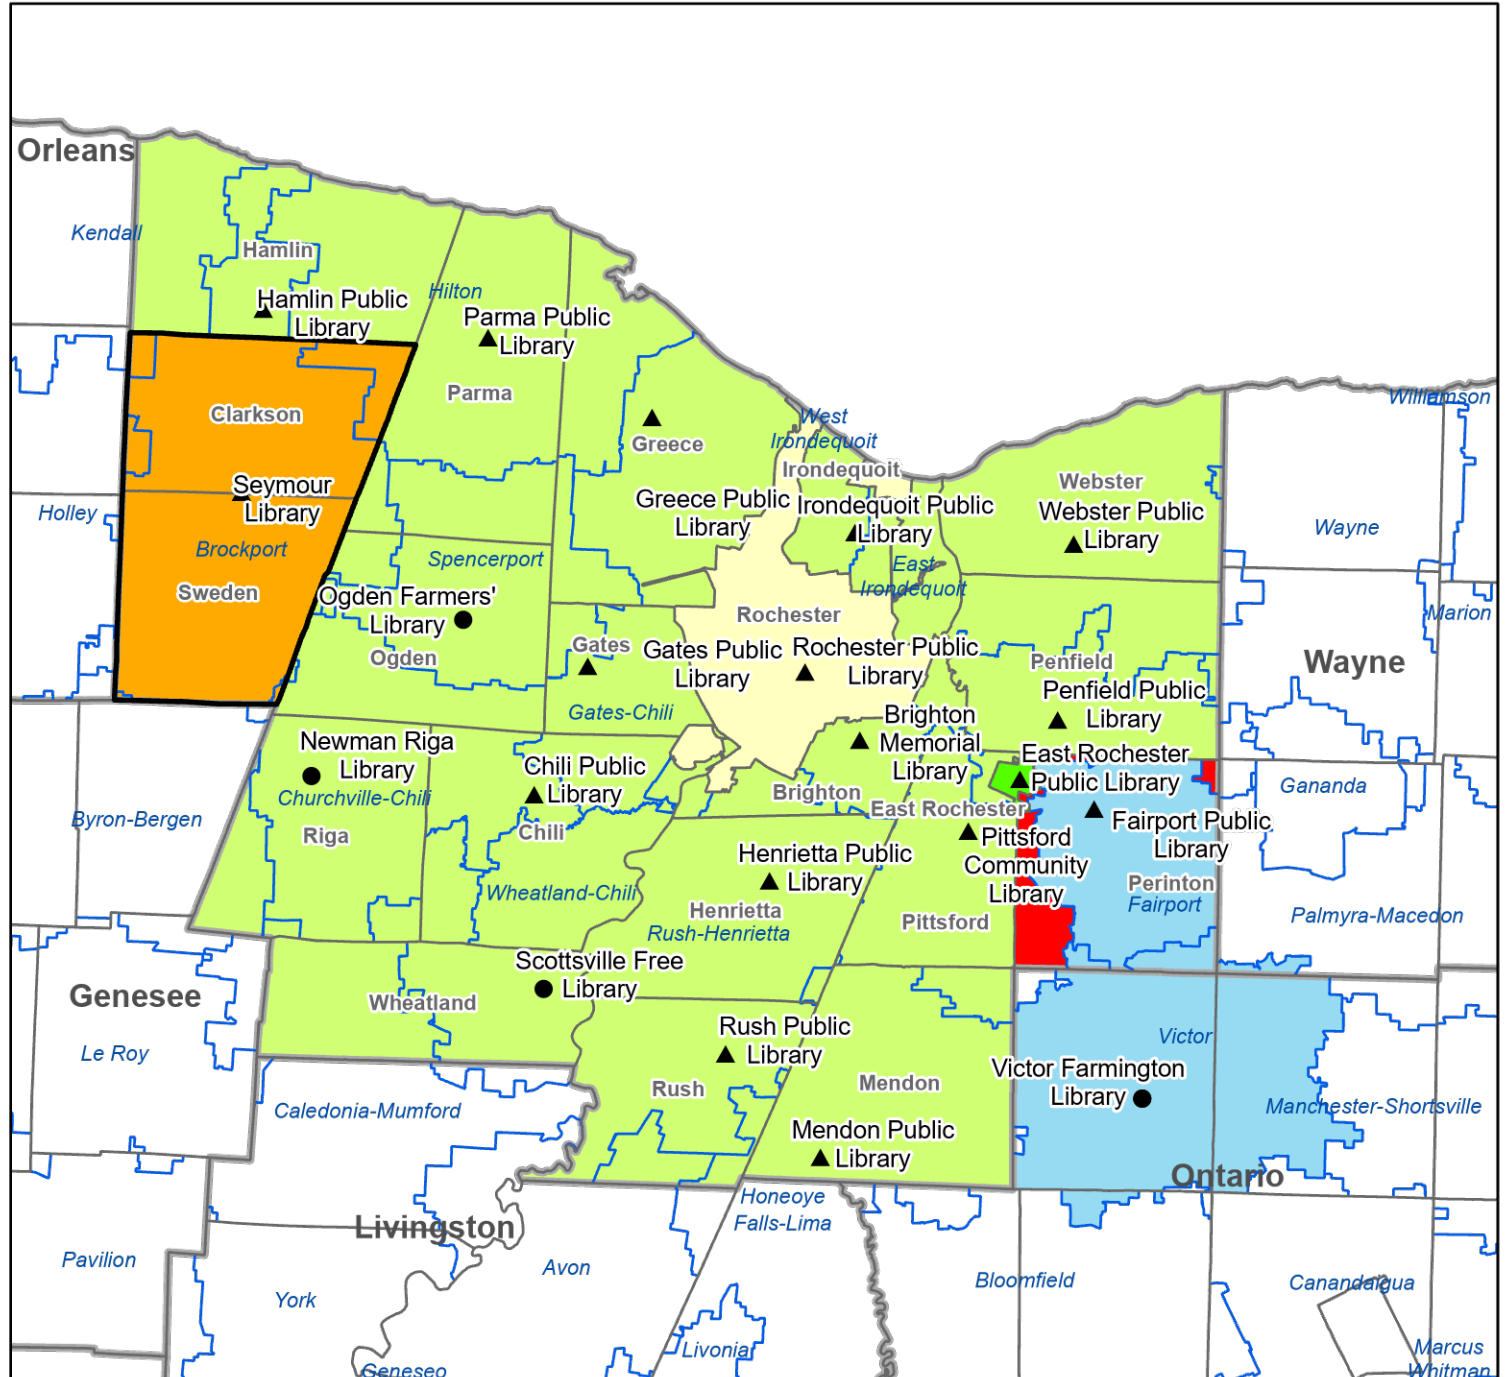

## Legend

- Association
- ▲ Public
- ▭ Library System Boundaries
- Village / CDP Service Area
- City Service Area
- "Other" Service Area
- School District Service Area
- Special District
- Town Service Area
- County Service Area
- Unserved by Chartered Library

# Monroe County Public Library Service Areas

## Legend

- Association
- ▲ Public
- ▭ Towns Boundaries
- ▭ County Boundaries
- ▭ School District Boundaries
- ▭ Village / CDP Service Area
- ▭ School District Service Area
- ▭ City Service Area
- ▭ "Other" Service Area
- ▭ Special District
- ▭ Town Service Area
- ▭ County
- ▭ Unserved by Chartered Library

**Notes:** East Rochester Public Library service area (village of East Rochester) and Fairport Public Library service area (Fairport Central School District) overlap in village/town of East Rochester.